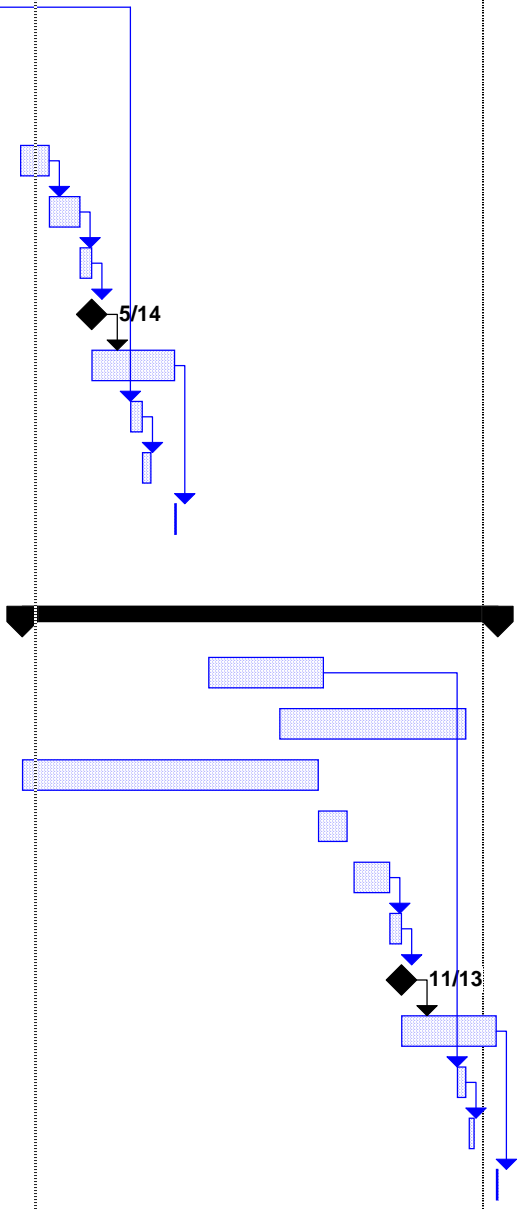

ID	Task Name	Duration	Start	Finish	2001												2002					
					Feb	Mar	Apr	May	Jun	Jul	Aug	Sep	Oct	Nov	Dec	Jan	Feb	Mar	Apr	May	Jun	Jul
110	- reflector assembly	80 days	Tue 8/15/00	Thu 11/30/00																		
111	- rebuild cabin	40 days	Mon 1/8/01	Wed 2/28/01																		
112	- to pad at Haystack (tests)	12 days	Mon 3/5/01	Tue 3/20/01																		
113	- ship from Haystack	13 days	Tue 4/3/01	Thu 4/19/01																		
114	- ship from Seattle to HNL	12 days	Fri 4/20/01	Mon 5/7/01																		
115	- ship HNL to KAW	5 days	Tue 5/8/01	Mon 5/14/01																		
116	- arrive MK	0 days	Mon 5/14/01	Mon 5/14/01																		
117	- fitout	35 days	Tue 5/15/01	Mon 7/2/01																		
118	- reflector on mount 5	5 days	Thu 6/7/01	Wed 6/13/01																		
119	- install receiver	3 days	Thu 6/14/01	Mon 6/18/01																		
120	- antenna 5 to pad	1 day	Tue 7/3/01	Tue 7/3/01																		
121																						
122	<b>Antenna 6</b>	<b>201 days</b>	<b>Wed 4/4/01</b>	<b>Wed 1/9/02</b>																		
123	- reflector assembly	50 days	Mon 7/23/01	Fri 9/28/01																		
124	- chopping secondary	80 days	Mon 9/3/01	Fri 12/21/01																		
125	- mount assembly	125 days	Wed 4/4/01	Tue 9/25/01																		
126	- ship from Haystack	13 days	Wed 9/26/01	Fri 10/12/01																		
127	- ship from Seattle to HNL	15 days	Wed 10/17/01	Tue 11/6/01																		
128	- ship HNL to KAW	5 days	Wed 11/7/01	Tue 11/13/01																		
129	- arrive MK	0 days	Tue 11/13/01	Tue 11/13/01																		
130	- fitout	40 days	Wed 11/14/01	Tue 1/8/02																		
131	- reflector on mount 6	5 days	Mon 12/17/01	Fri 12/21/01																		
132	- install receiver	3 days	Mon 12/24/01	Wed 12/26/01																		
133	- antenna 6 to pad	1 day	Wed 1/9/02	Wed 1/9/02																		
134																						